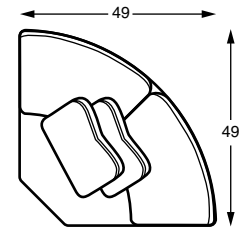

705-090 Corner Chair
41 W 41 D 38 H 20 SH

705-011 2-Over-2 Sofa
79 W 41 D 38 H 26 AH 20 SH

705-004 3-Over-3 Estate Sofa
87 W 41 D 38 H 26 AH 20 SH

705-004I 3-Over-1 Estate Sofa
87 W 41 D 38 H 26 AH 20 SH

705-011I 2-Over-1 Sofa

705-082 Armless Sofa
70 W 41 D 38 H 20 SH

705-081 LSF Sofa
74 W 41 D 38 H 26 AH 20 SH

705-080 RSF Sofa
74 W 41 D 38 H 26 AH 20 SH

705-095 Wedge
49 W 49 D 38 H 20 SH
Overall: 68"

705-082I 2-Over-1 Armless Sofa